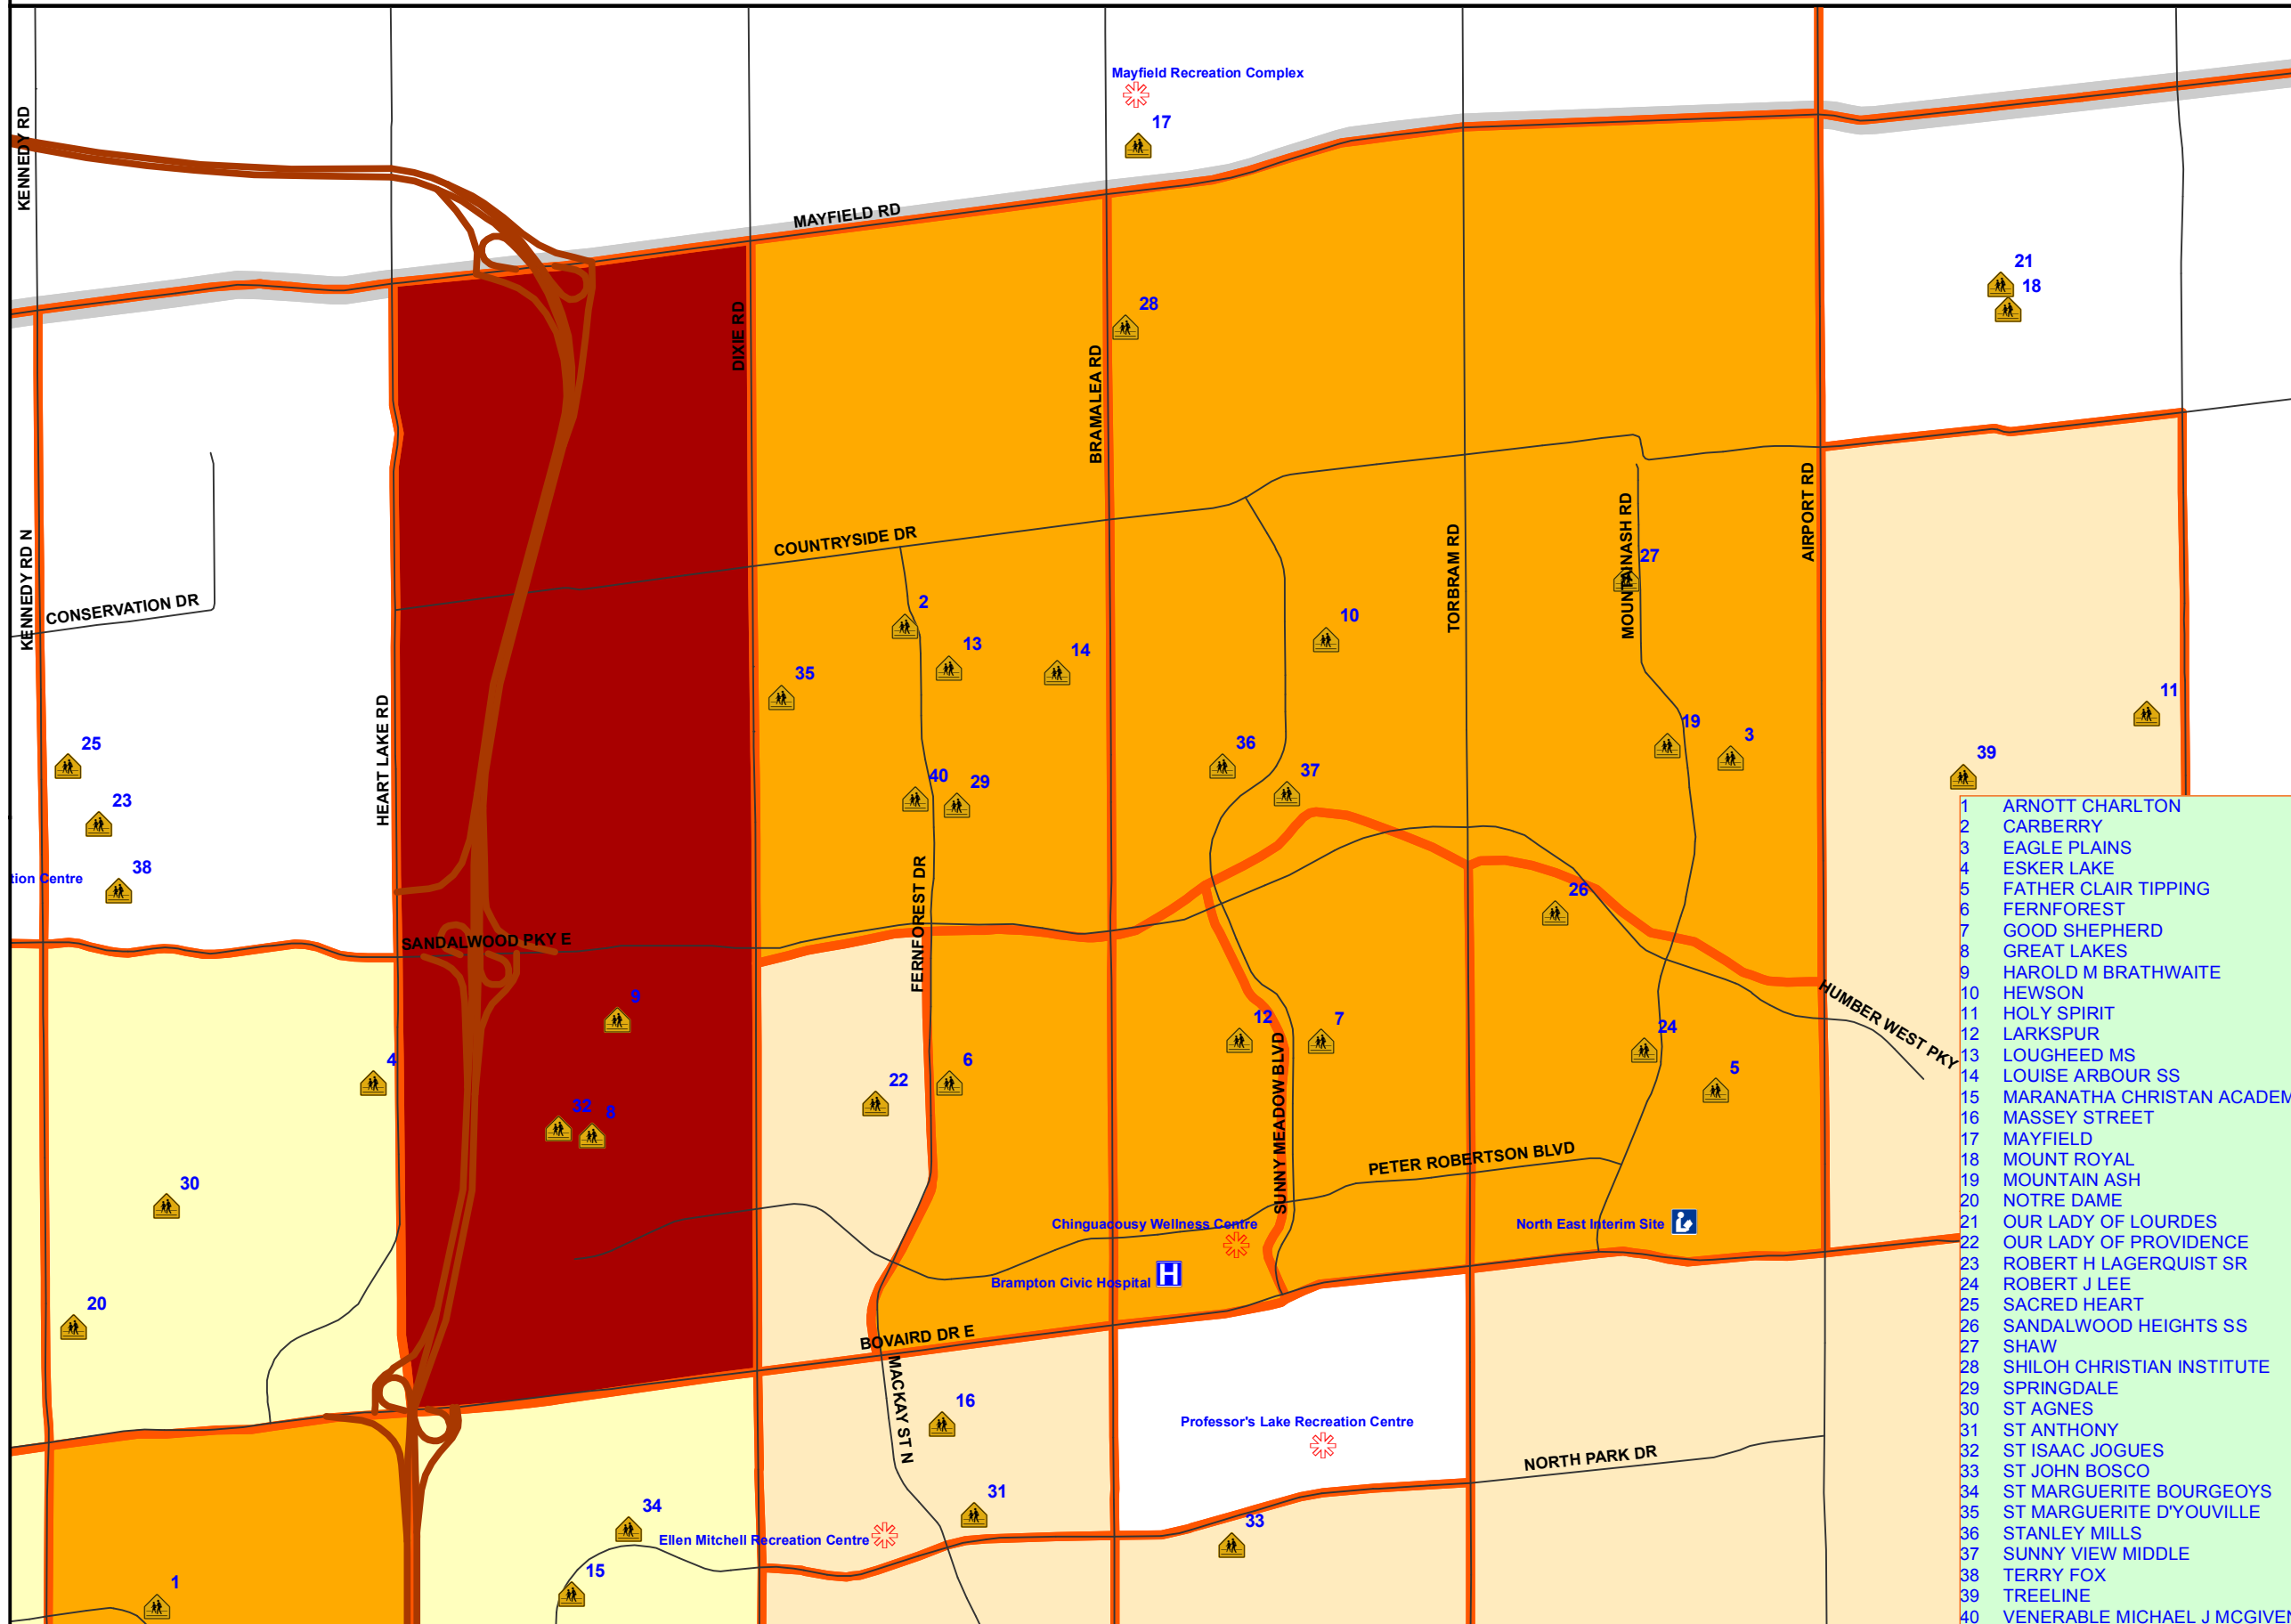

Recent Immigrants Percentage and Mainstream Organizations Springdale - Brampton

Key Map: Region of Peel

Legend

Recent Immigrants Percentage of total Population by CT

- 0.0 - 4.4
- 4.4 - 7.5
- 7.5 - 10.0
- 10.0 - 15.1
- 15.1 - 30.8

Census Tracts Boundary

Municipal Boundary

Road

- Community Centre
- Hospital
- Community Health Centre
- Library
- College
- Recreation Centre
- School

- 1 ARNOTT CHARLTON
- 2 CARBERRY
- 3 EAGLE PLAINS
- 4 ESKER LAKE
- 5 FATHER CLAIR TIPPING
- 6 FERNFOREST
- 7 GOOD SHEPHERD
- 8 GREAT LAKES
- 9 HAROLD M BRATHWAITE
- 10 HEWSON
- 11 HOLY SPIRIT
- 12 LARKSPUR
- 13 LOUGHEED MS
- 14 LOUISE ARBOUR SS
- 15 MARANATHA CHRISTIAN ACADEMY
- 16 MASSEY STREET
- 17 MAYFIELD
- 18 MOUNT ROYAL
- 19 MOUNTAIN ASH
- 20 NOTRE DAME
- 21 OUR LADY OF LOURDES
- 22 OUR LADY OF PROVIDENCE
- 23 ROBERT H LAGERQUIST SR
- 24 ROBERT J LEE
- 25 SACRED HEART
- 26 SANDALWOOD HEIGHTS SS
- 27 SHAW
- 28 SHILOH CHRISTIAN INSTITUTE
- 29 SPRINGDALE
- 30 ST AGNES
- 31 ST ANTHONY
- 32 ST ISAAC JOGUES
- 33 ST JOHN BOSCO
- 34 ST MARGUERITE BOURGEOYS
- 35 ST MARGUERITE D'YOUVILLE
- 36 STANLEY MILLS
- 37 SUNNY VIEW MIDDLE
- 38 TERRY FOX
- 39 TREELINE
- 40 VENERABLE MICHAEL J MCGIVENY

Map produced by Human Services Department