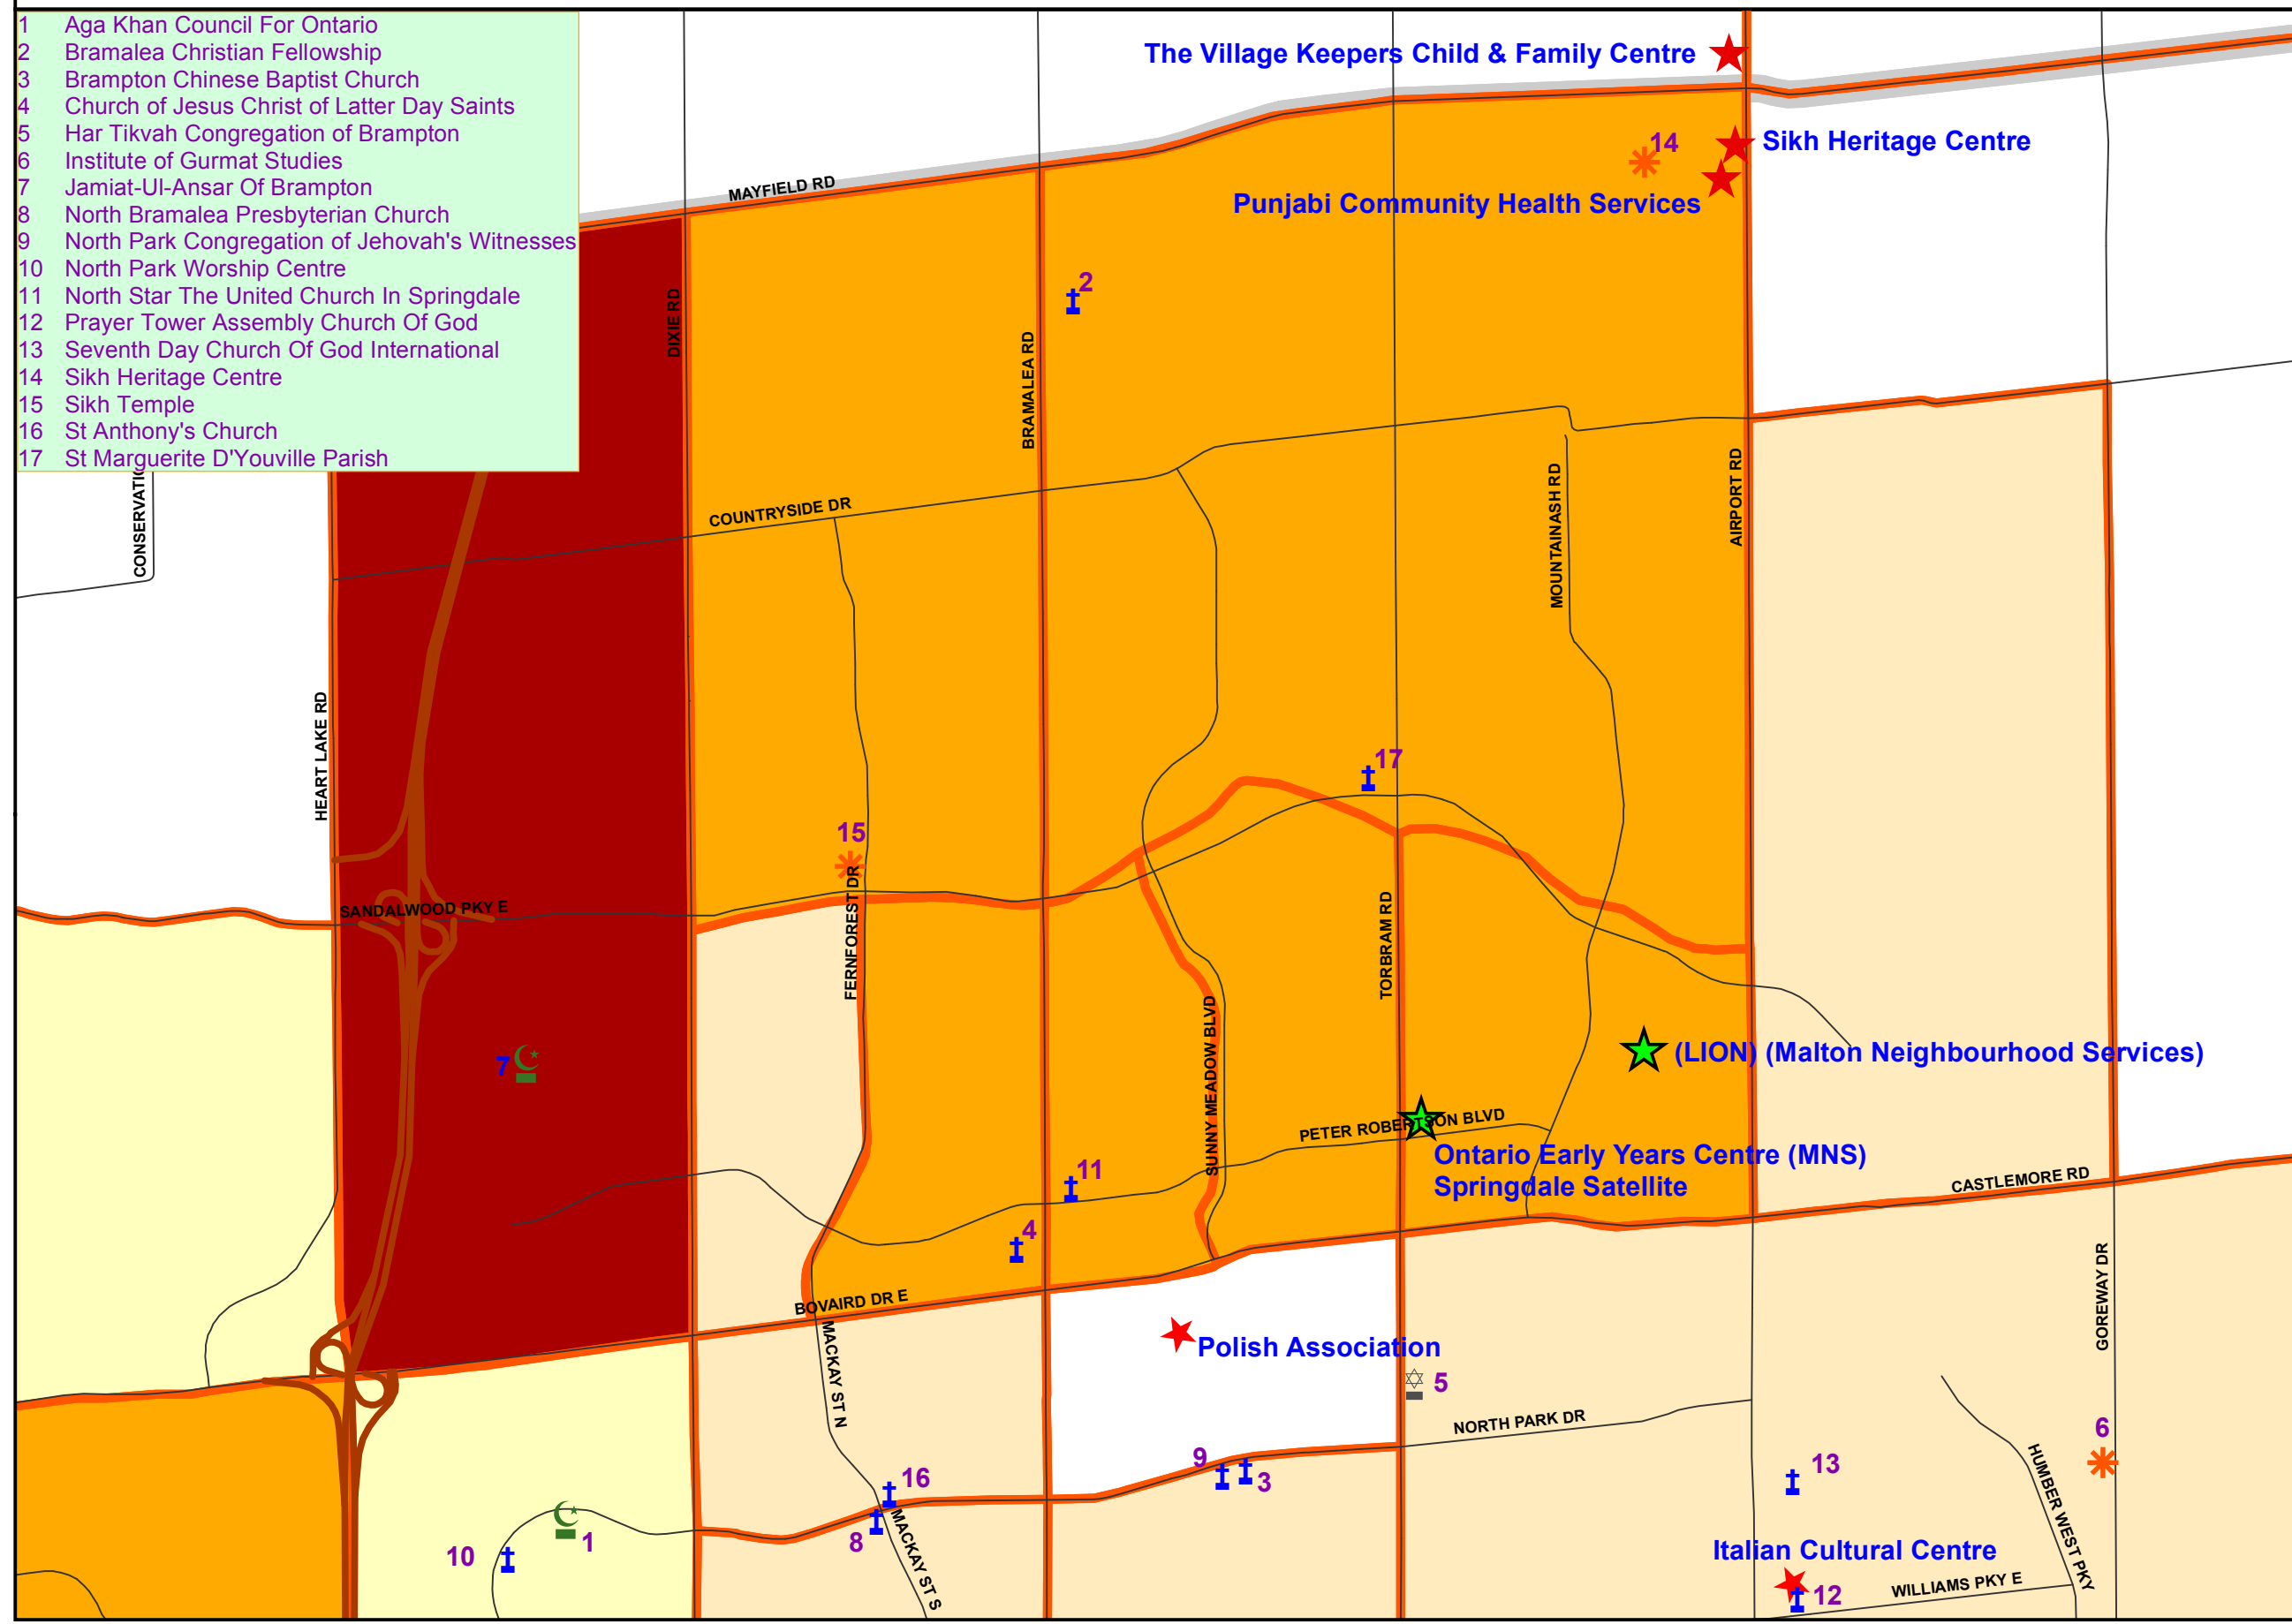

Recent Immigrants Percentage and Settlement / Ethno-Specific / Cultural organizations and Worship Centres Springdale - Brampton

- 1 Aga Khan Council For Ontario
- 2 Bramalea Christian Fellowship
- 3 Brampton Chinese Baptist Church
- 4 Church of Jesus Christ of Latter Day Saints
- 5 Har Tikvah Congregation of Brampton
- 6 Institute of Gurmat Studies
- 7 Jamiat-UI-Ansar Of Brampton
- 8 North Bramalea Presbyterian Church
- 9 North Park Congregation of Jehovah's Witnesses
- 10 North Park Worship Centre
- 11 North Star The United Church In Springdale
- 12 Prayer Tower Assembly Church Of God
- 13 Seventh Day Church Of God International
- 14 Sikh Heritage Centre
- 15 Sikh Temple
- 16 St Anthony's Church
- 17 St Marguerite D'Youville Parish

Legend

Recent Immigrants Percentage of total Population by CT

- 0.0 - 4.4
- 4.4 - 7.5
- 7.5 - 10.0
- 10.0 - 15.1
- 15.1 - 30.8

Other Legend Items:

- Census Tracts Boundary
- Municipal Boundary
- Road
- Ethno-Specific / Cultural organizations Settlement
- Worship Centres:
 - Buddhism
 - Christianity
 - Hinduism
 - Islam
 - Judaism
 - Sikhism