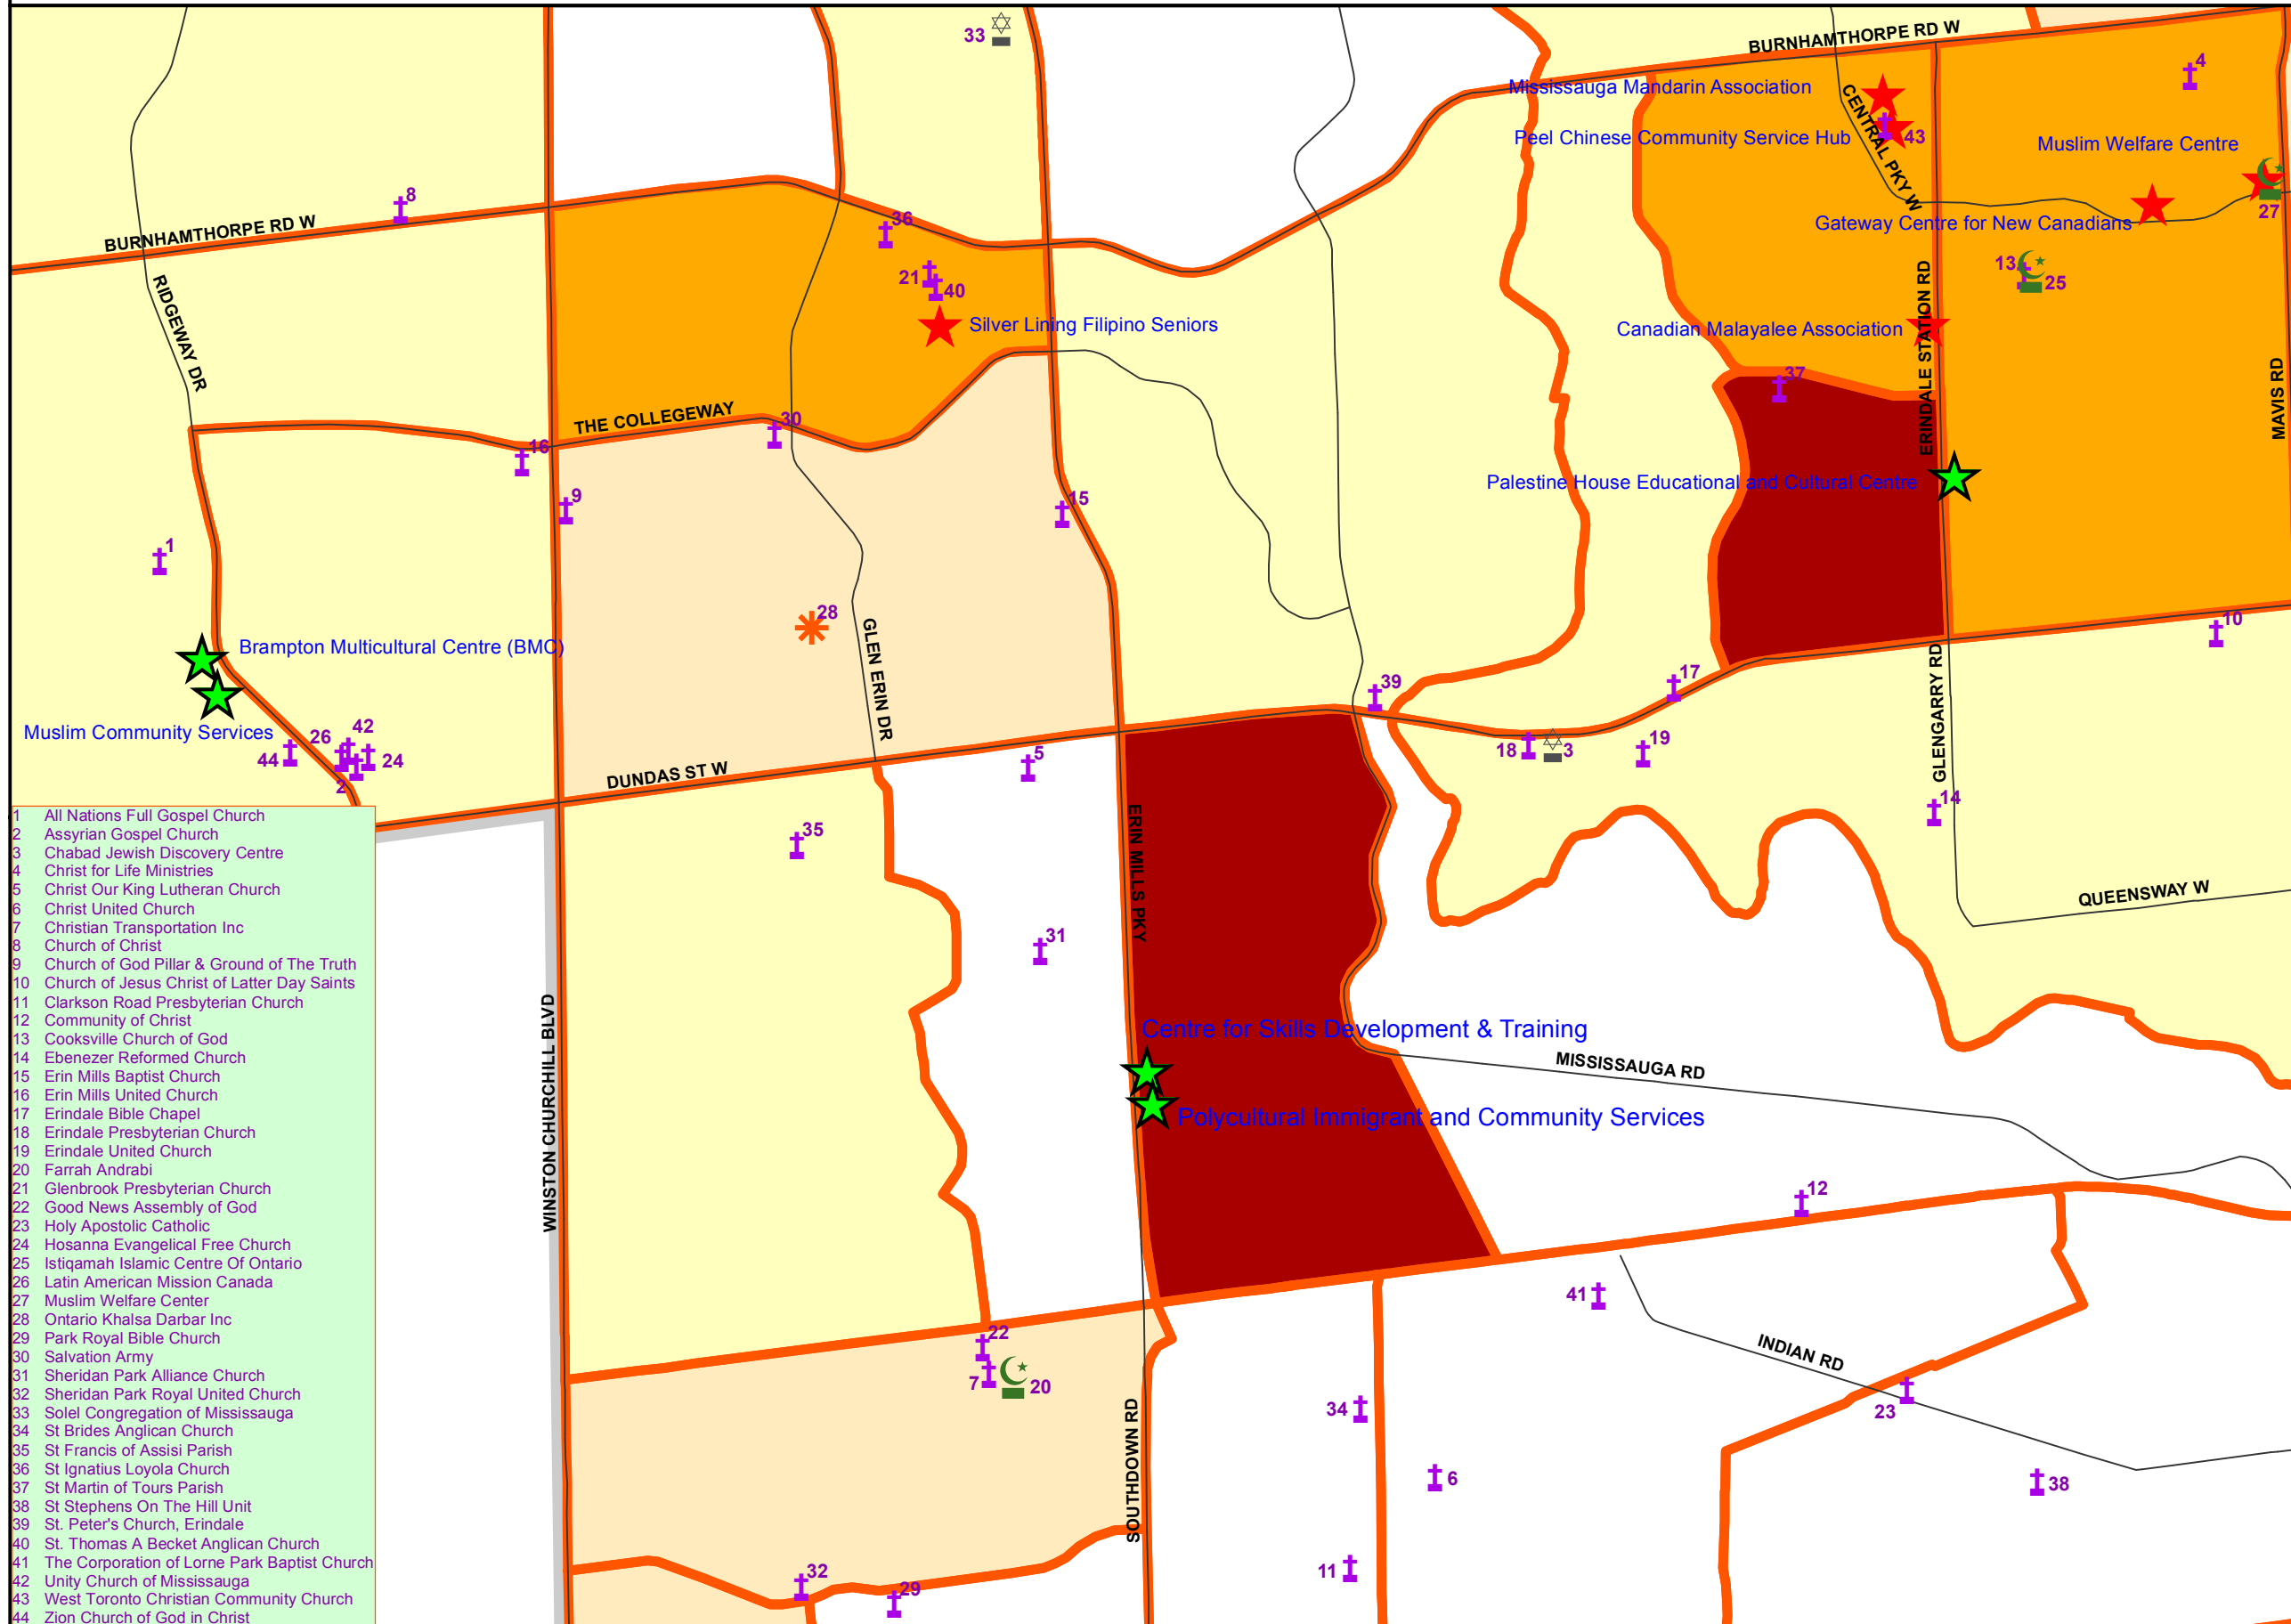

Recent Immigrants Percentage and Settlement / Ethno-Specific / Cultural organizations and Worship Centres (Clarkson - Mississauga)

- 1 All Nations Full Gospel Church
- 2 Assyrian Gospel Church
- 3 Chabad Jewish Discovery Centre
- 4 Christ for Life Ministries
- 5 Christ Our King Lutheran Church
- 6 Christ United Church
- 7 Christian Transportation Inc
- 8 Church of Christ
- 9 Church of God Pillar & Ground of The Truth
- 10 Church of Jesus Christ of Latter Day Saints
- 11 Clarkson Road Presbyterian Church
- 12 Community of Christ
- 13 Cooksville Church of God
- 14 Ebenezer Reformed Church
- 15 Erin Mills Baptist Church
- 16 Erin Mills United Church
- 17 Erindale Bible Chapel
- 18 Erindale Presbyterian Church
- 19 Erindale United Church
- 20 Farrah Andrabi
- 21 Glenbrook Presbyterian Church
- 22 Good News Assembly of God
- 23 Holy Apostolic Catholic
- 24 Hosanna Evangelical Free Church
- 25 Istiqamah Islamic Centre Of Ontario
- 26 Latin American Mission Canada
- 27 Muslim Welfare Center
- 28 Ontario Khalsa Darbar Inc
- 29 Park Royal Bible Church
- 30 Salvation Army
- 31 Sheridan Park Alliance Church
- 32 Sheridan Park Royal United Church
- 33 Solel Congregation of Mississauga
- 34 St Brides Anglican Church
- 35 St Francis of Assisi Parish
- 36 St Ignatius Loyola Church
- 37 St Martin of Tours Parish
- 38 St Stephens On The Hill Unit
- 39 St. Peter's Church, Erindale
- 40 St. Thomas A Becket Anglican Church
- 41 The Corporation of Lorne Park Baptist Church
- 42 Unity Church of Mississauga
- 43 West Toronto Christian Community Church
- 44 Zion Church of God in Christ

Key Map: Region of Peel

Legend

- Recent Immigrants Percentage of total Population by CT**
- 0.0 - 4.4
 - 4.4 - 7.5
 - 7.5 - 10.0
 - 10.0 - 15.1
 - 15.1 - 30.8
 - Census Tracts Boundary
 - Municipal Boundary
 - Road
 - Ethno-Specific / Cultural organizations
 - Settlement
- Worship Centres**
- Buddhism
 - Christianity
 - Hinduism
 - Islam
 - Judaism
 - Sikhism