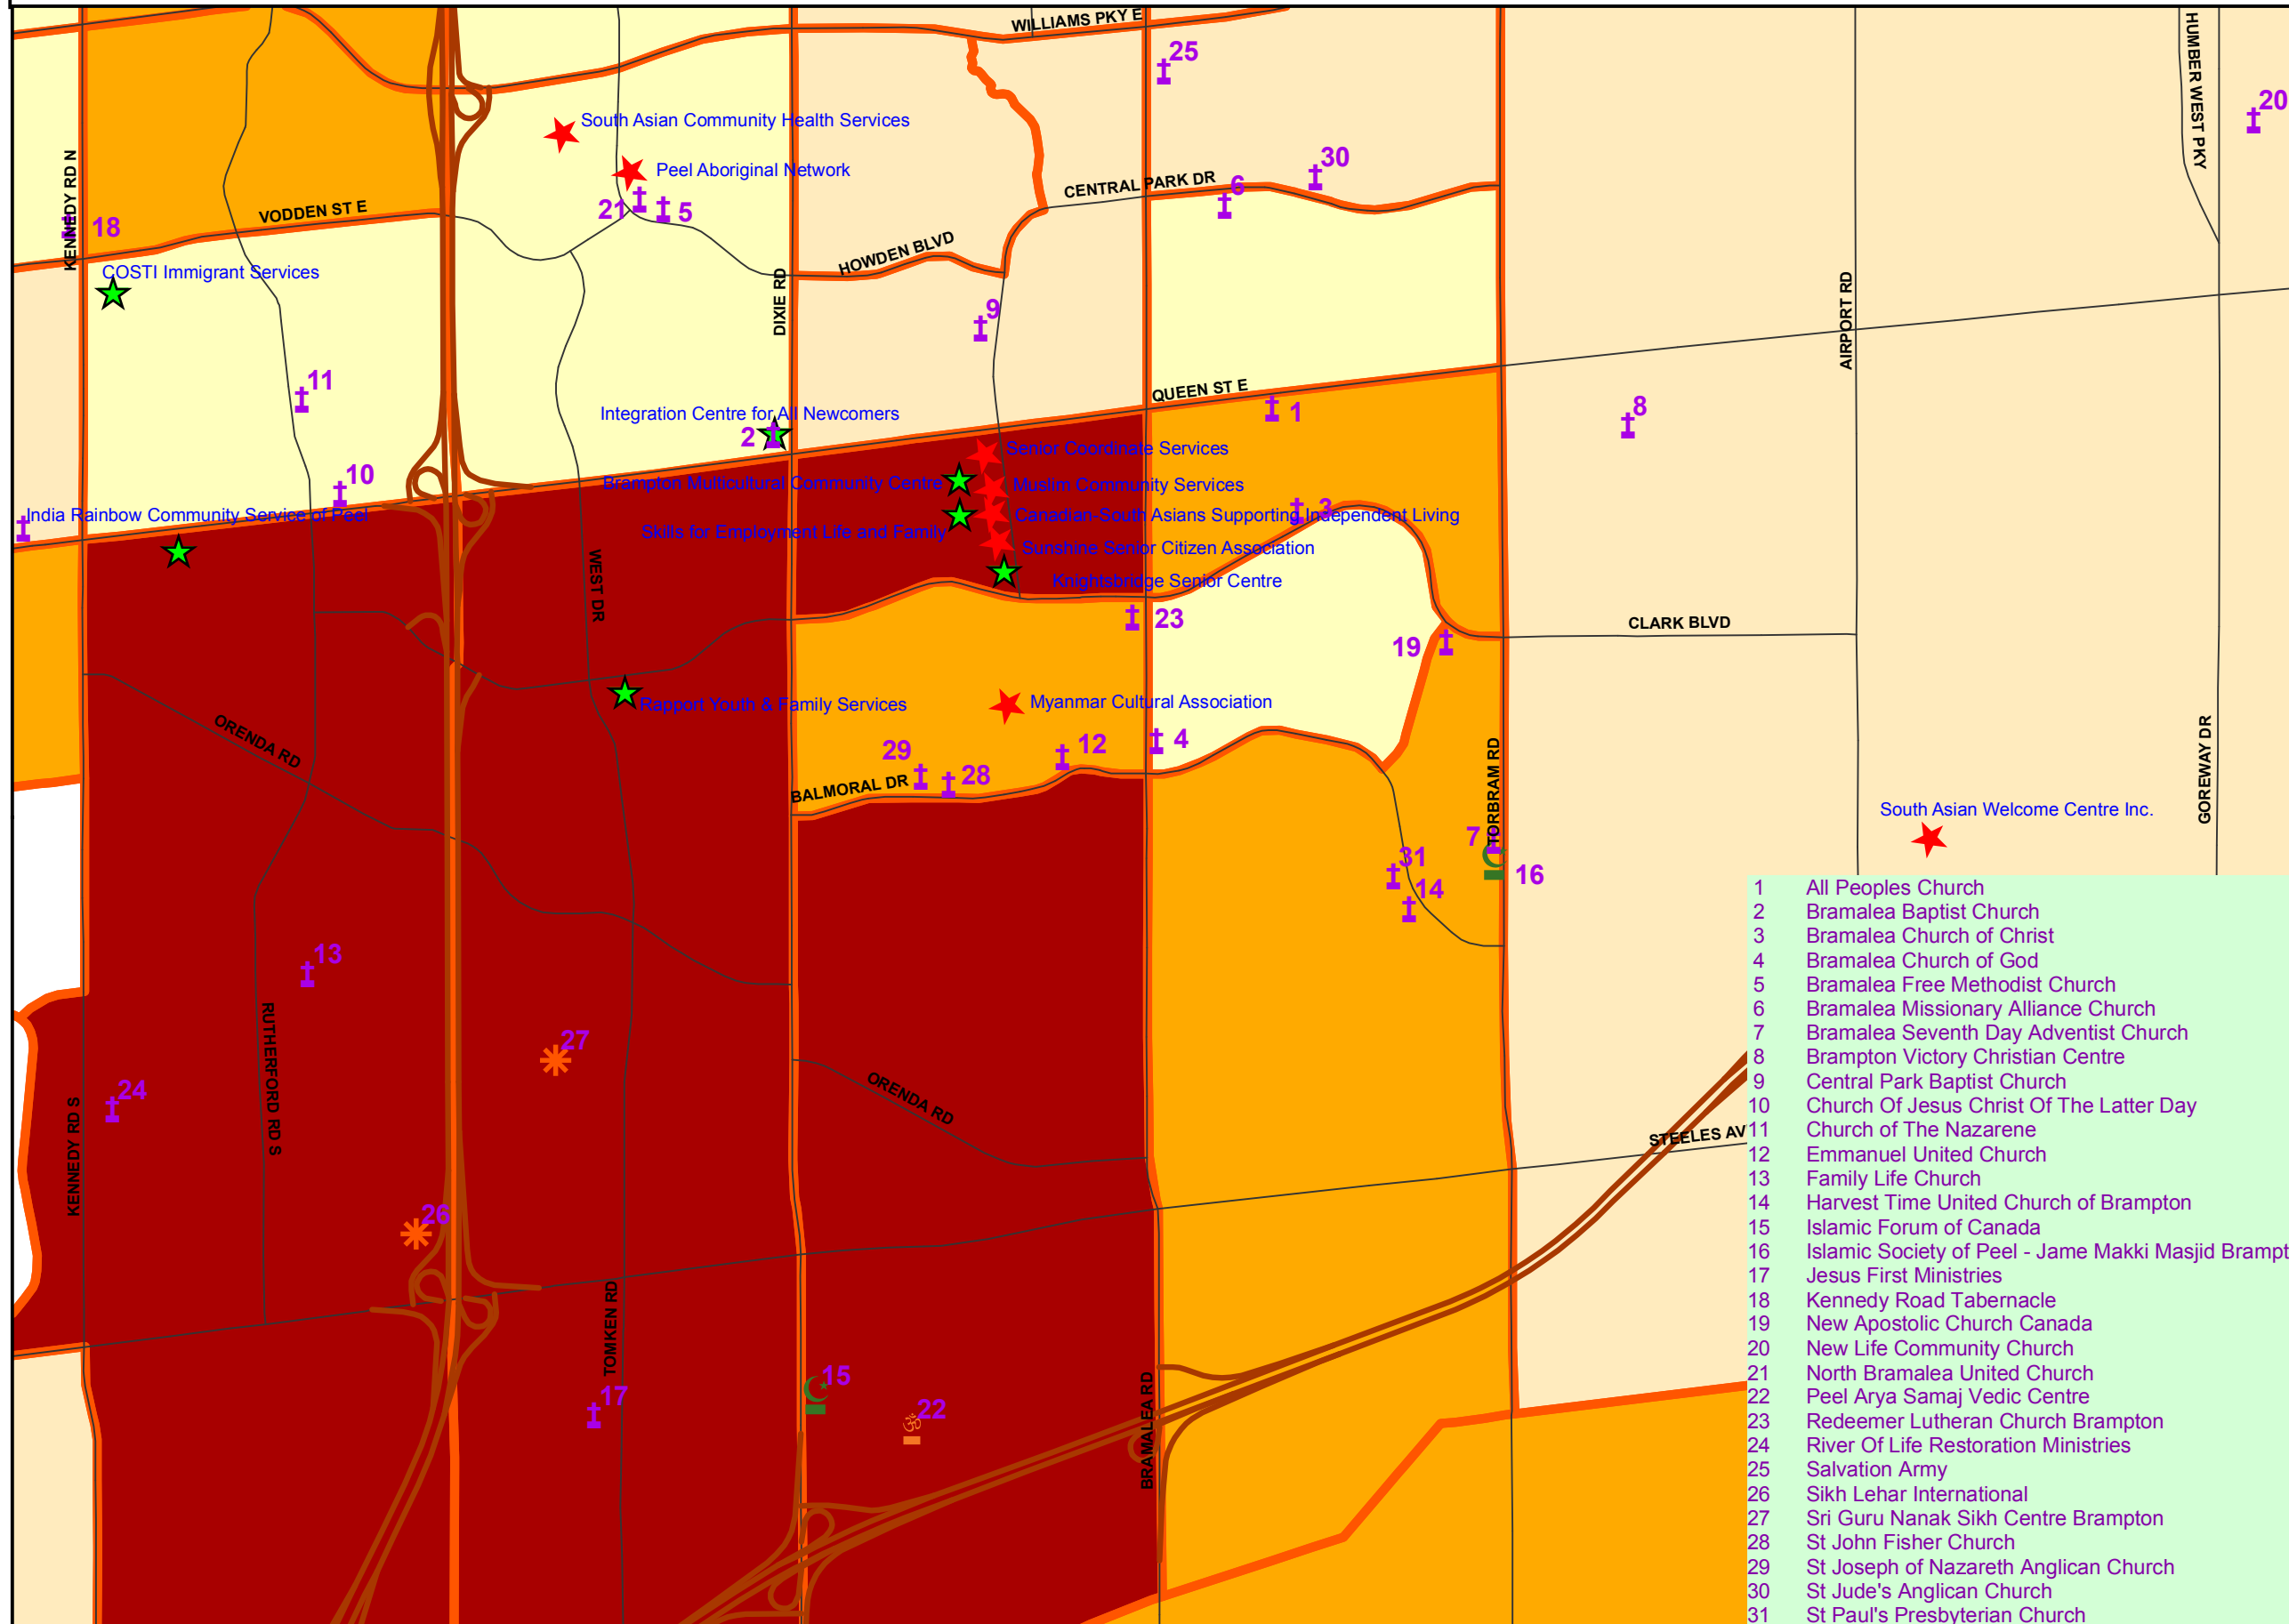

# Recent Immigrants Percentage and Settlement / Ethno-Specific / Cultural organizations and Worship Centres (Bramalea - Brampton)

Key Map: Region of Peel

### Legend

- Recent Immigrants Percentage of total Population by CT
- 0.0 - 4.4
  - 4.4 - 7.5
  - 7.5 - 10.0
  - 10.0 - 15.1
  - 15.1 - 30.8
- Census Tracts Boundary
- Municipal Boundary
- Road
- Ethno-Specific / Cultural organizations
- Settlement
- Worship Centres**
- Buddhism
  - Christianity
  - Hinduism
  - Islam
  - Judaism
  - Sikhism

- 1 All Peoples Church
- 2 Bramalea Baptist Church
- 3 Bramalea Church of Christ
- 4 Bramalea Church of God
- 5 Bramalea Free Methodist Church
- 6 Bramalea Missionary Alliance Church
- 7 Bramalea Seventh Day Adventist Church
- 8 Brampton Victory Christian Centre
- 9 Central Park Baptist Church
- 10 Church Of Jesus Christ Of The Latter Day
- 11 Church of The Nazarene
- 12 Emmanuel United Church
- 13 Family Life Church
- 14 Harvest Time United Church of Brampton
- 15 Islamic Forum of Canada
- 16 Islamic Society of Peel - Jame Makki Masjid Brampton
- 17 Jesus First Ministries
- 18 Kennedy Road Tabernacle
- 19 New Apostolic Church Canada
- 20 New Life Community Church
- 21 North Bramalea United Church
- 22 Peel Arya Samaj Vedic Centre
- 23 Redeemer Lutheran Church Brampton
- 24 River Of Life Restoration Ministries
- 25 Salvation Army
- 26 Sikh Lehar International
- 27 Sri Guru Nanak Sikh Centre Brampton
- 28 St John Fisher Church
- 29 St Joseph of Nazareth Anglican Church
- 30 St Jude's Anglican Church
- 31 St Paul's Presbyterian Church